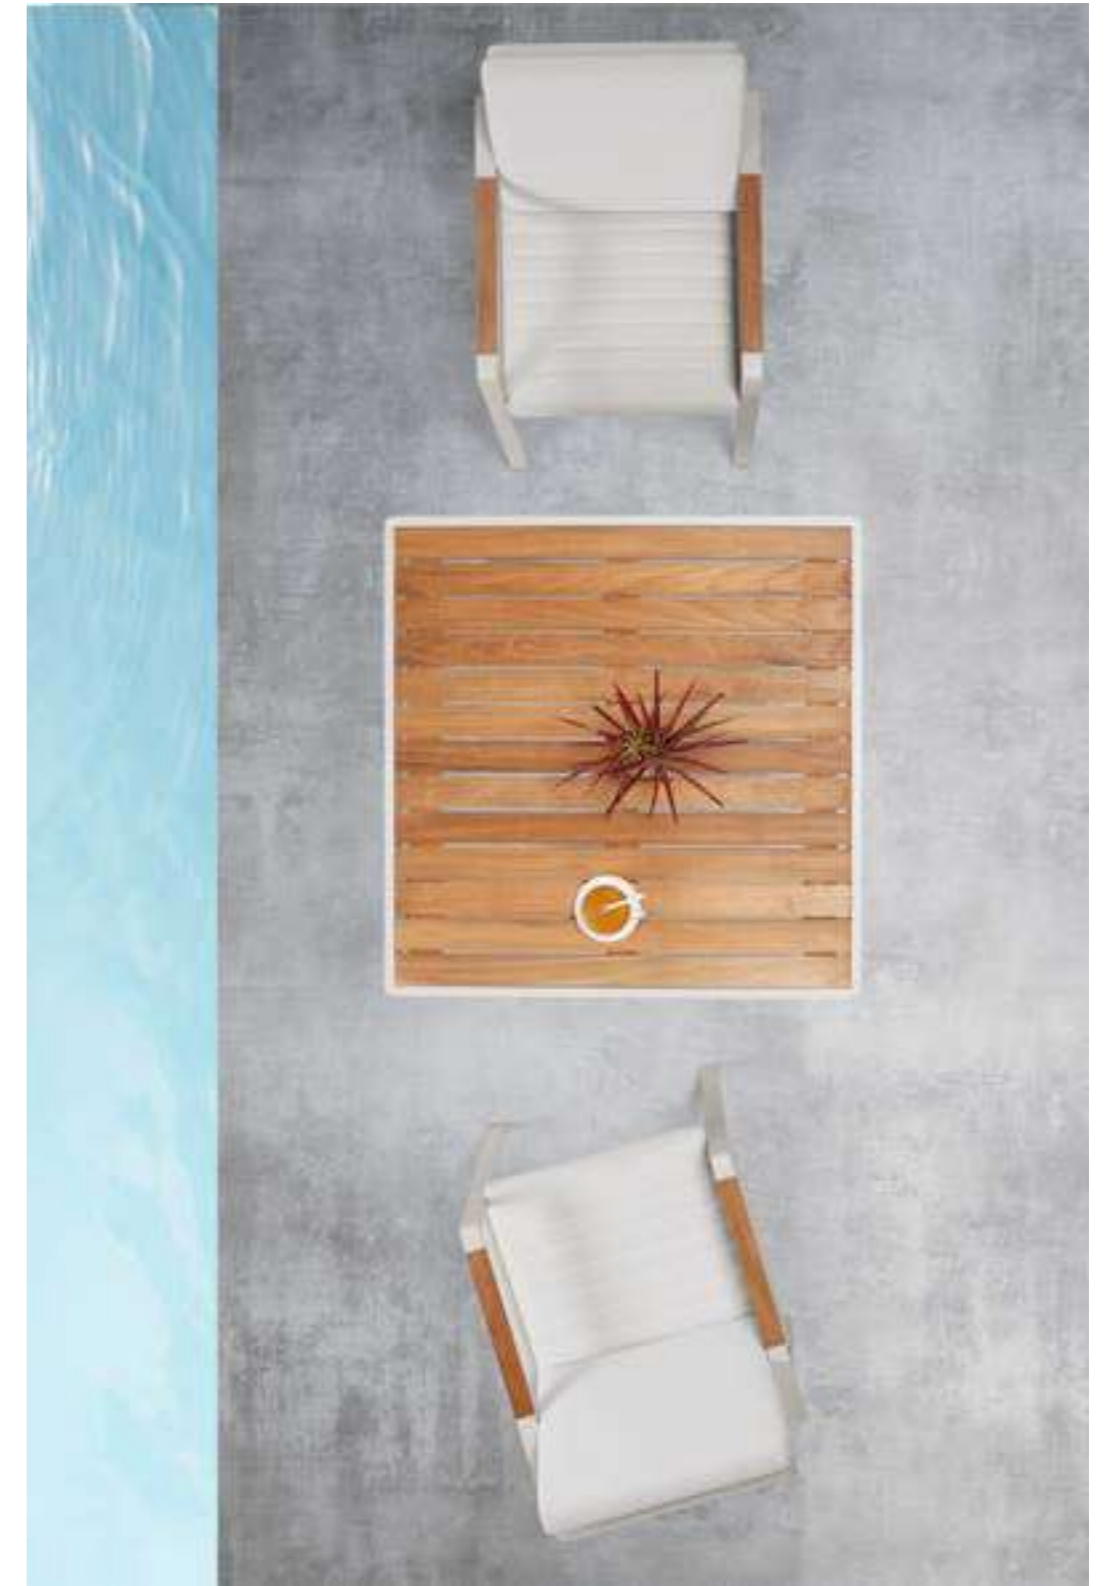

# NOFI

NOFI collection is composed by living sofa set, sectional sofa set, dining set, bar set, sun bed and swing. It is one of the collections that have a complete family to meet all kinds of living demands. With wooden elements to be installed on the armrests and table tops and with soft and airy cushion designs, Nofi shows simplicity but never loses its coziness. With DIY concept, consumer can easily do the assembling under instructions.